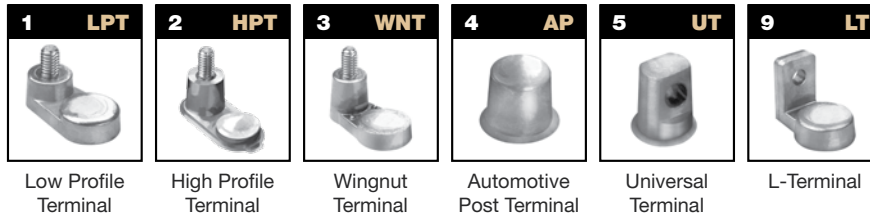

- **A.** The number of minutes a battery can deliver when discharged at a constant rate at 80°F (27°C) and maintain a voltage above 1.75 V/cell. Capacities are based on peak performance.
- **B.** The amount of amp-hours (AH) a battery can deliver when discharged at a constant rate at 80°F (27°C) for the 20 Hr rate and 86°F (30°C) for the 5 Hr rate and maintain a voltage above 1.75 V/cell. Capacities are based on peak performance.
- **C.** Dimensions are based on maximum size. Dimensions may vary depending on type of handle or terminal.
- **D.** Dimensions taken from bottom of the battery to the highest point on the battery. Heights may vary depending on type of terminal.

TERMINAL CONFIGURATIONS